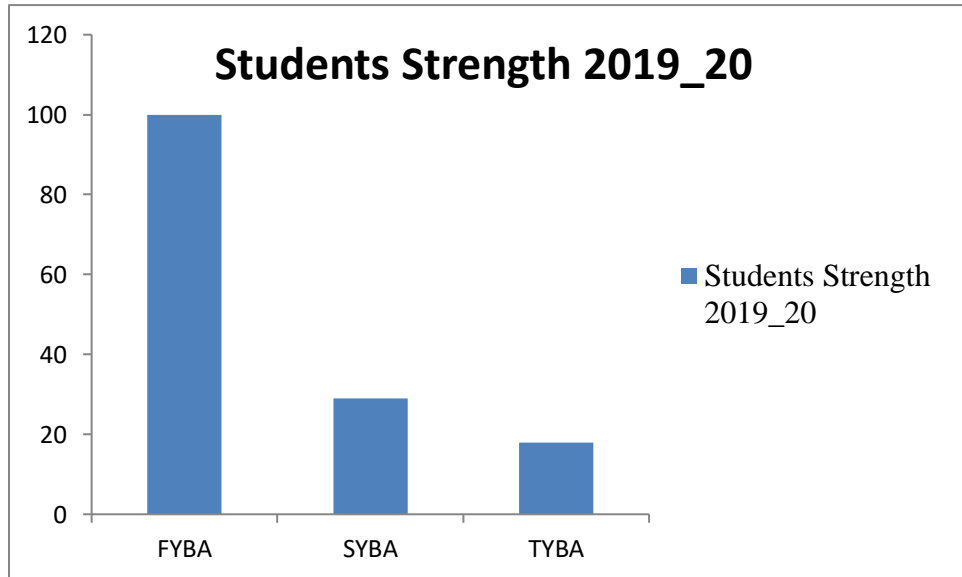

### Students Strength 2019-20

Sr. No.	Class	Number of Students
1	FYBA	100
2	SYBA	29
3	TYBA	18
4	Total Students	147

  
Head  
Department Of Geogrophy  
Chandrabai-Shantappa Shendure College  
Hupari

  
Principal  
Chandrabai-Shantappa  
Shendure College,  
Hupari.